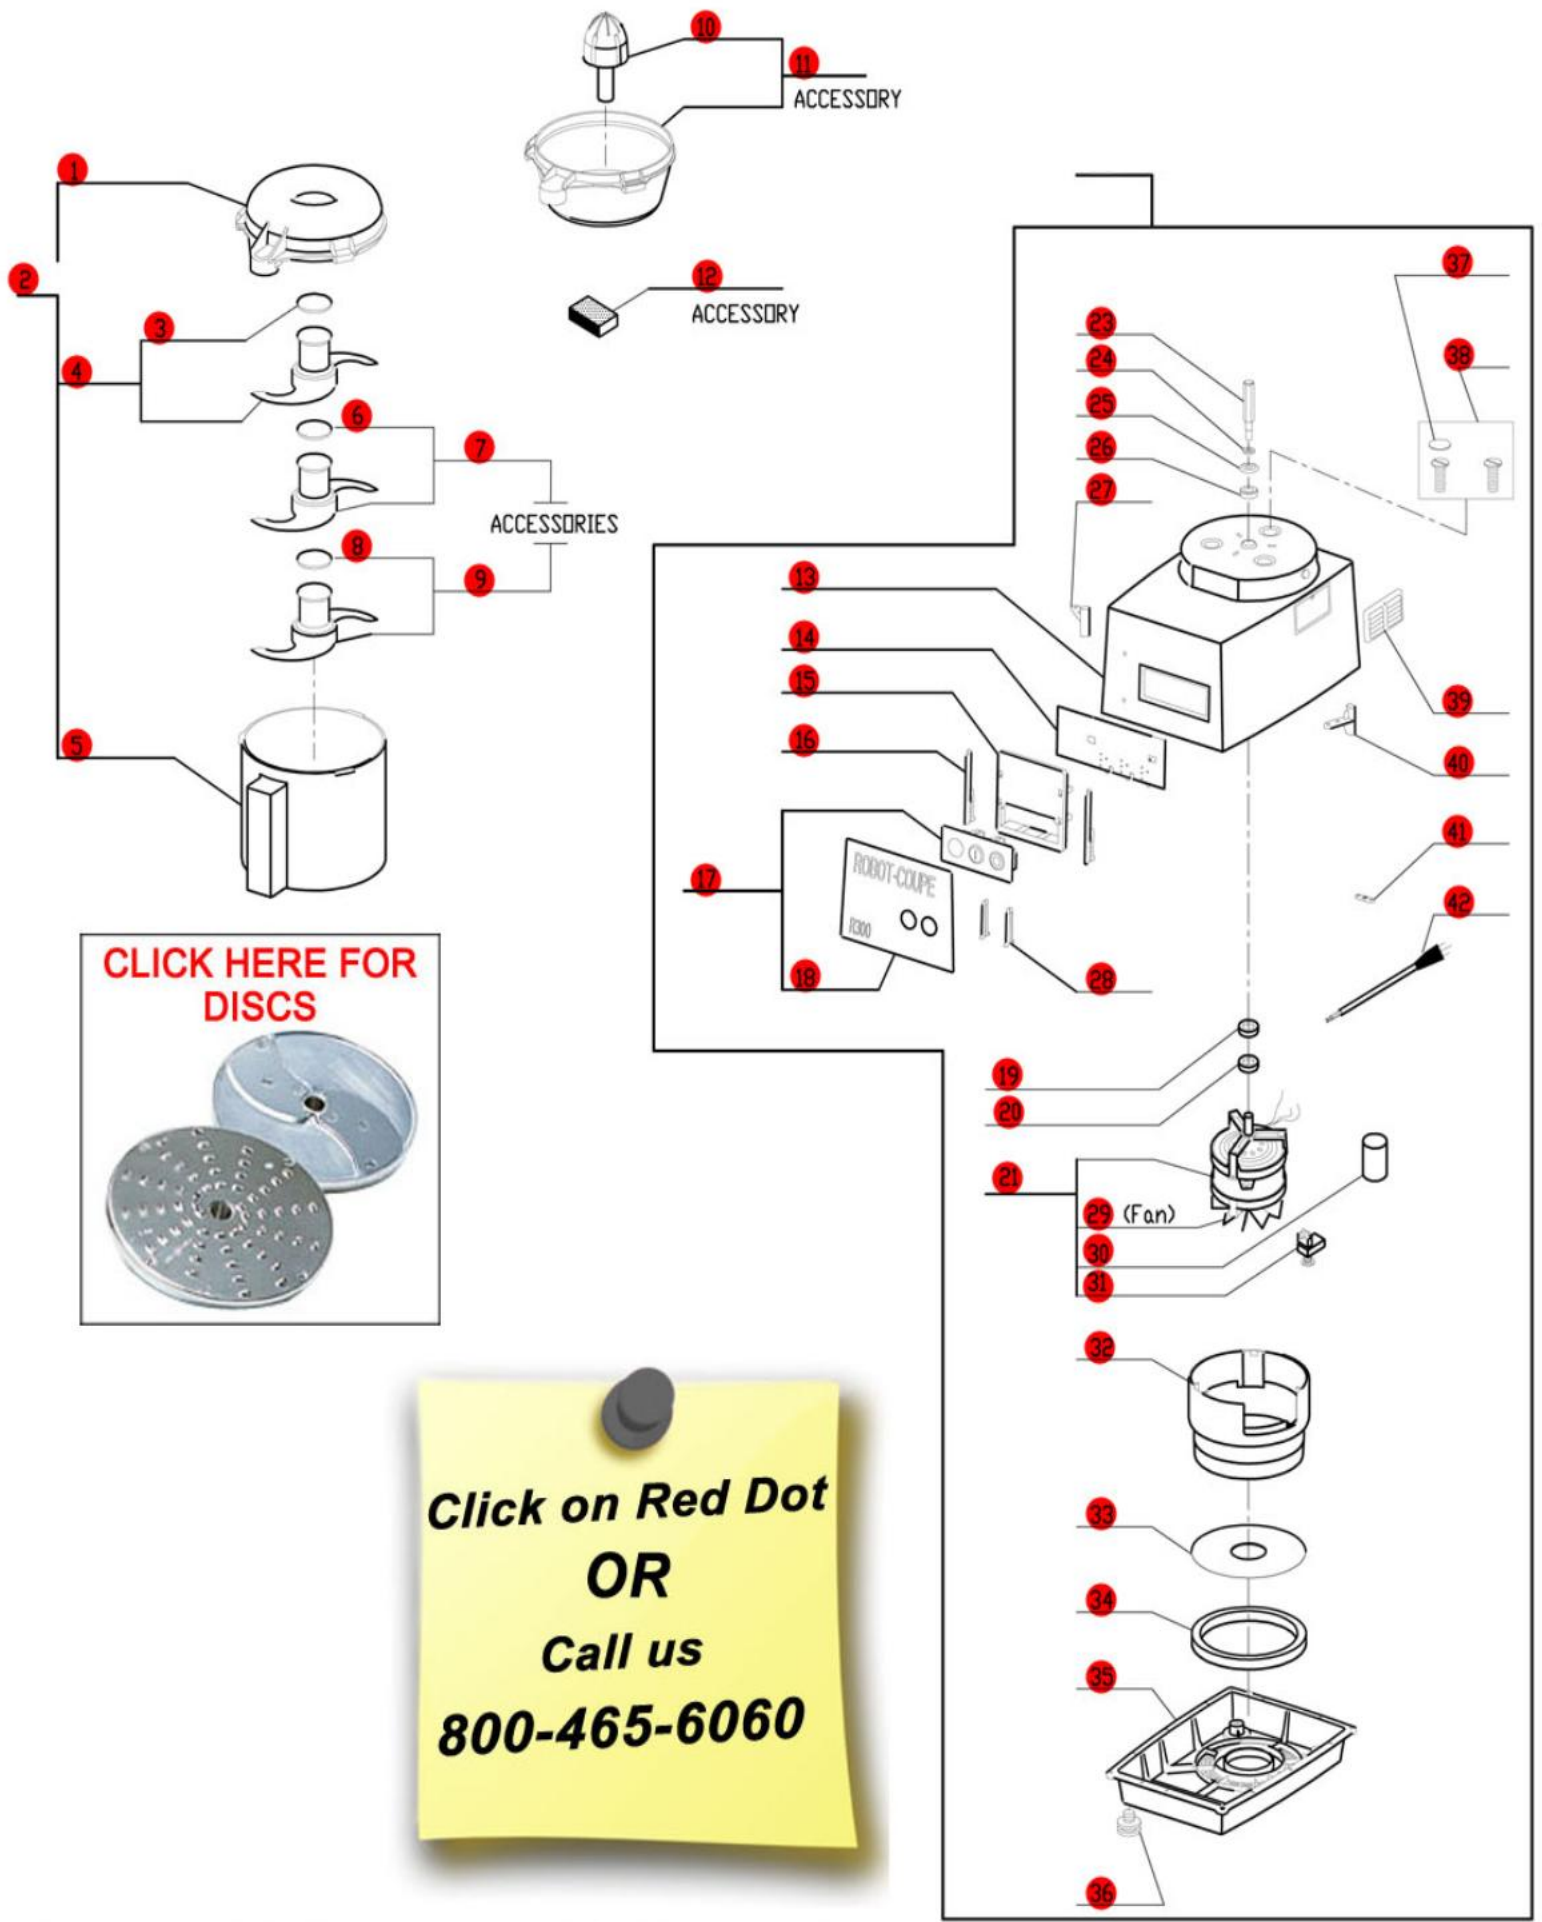

R300B Series C

Series C Machines # 258xxxxx03
 1- Speed, 120 Volt, 1 Phase, 60Hz., 1/2 HP.
 1725 RPM, 9 Amps

**Click on Red Dot
 OR
 Call us
 800-465-6060**